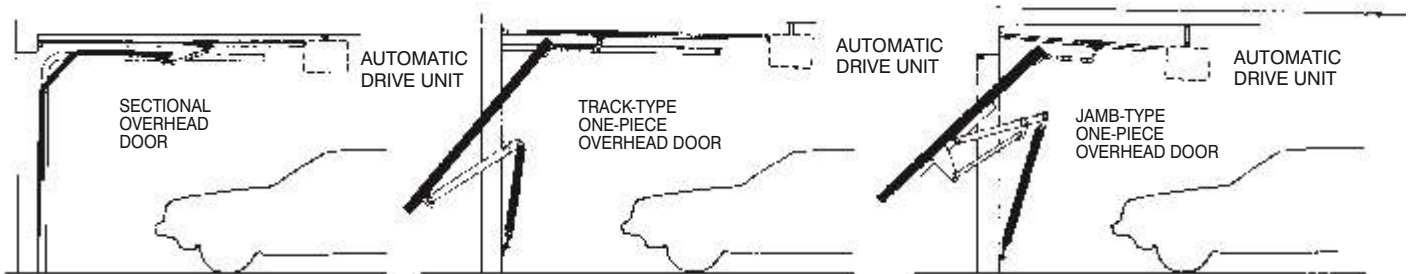

BOTTOM OF HEAD TO
CEILING OR NEAREST
OBSTRUCTION