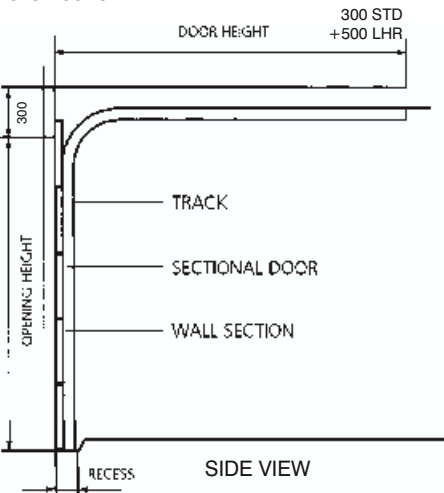

Sectional Overhead Garage Door

Installation Requirements

Side Room (standard): 120mm
 Headroom (standard):
 Manual: 300mm
 Automatic: 350mm

Optional Low Headroom Fittings
 Manual: 190mm
 Automatic: 240mm
 Side Room: 150mm

BOTTOM OF HEAD TO
 CEILING OR NEAREST
 OBSTRUCTION

Deville GARAGE DOORS

4/43 BAY ROAD, TAREN POINT NSW 2229

PH: 9524 2266 FAX: 9524 3688

www.devilledoors.com.au

ABN 91 628 950 206

SHOWROOM

**&
 SALES**