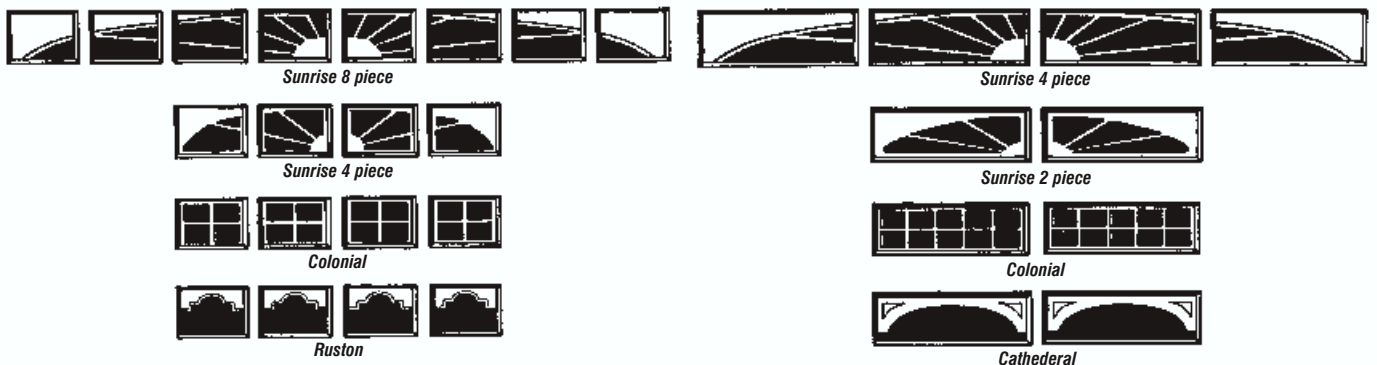

BOTTOM OF HEAD TO
CEILING OR NEAREST
OBSTRUCTION