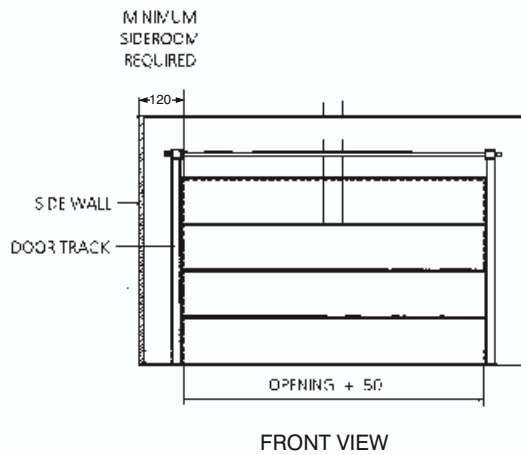

Sectional Overhead Garage Door

Installation Requirements

Side Room (standard): 120mm
 Headroom (standard):
 Manual: 300mm
 Automatic: 350mm

Optional Low Headroom Fittings
 Manual: 190mm
 Automatic: 240mm
 Side Room: 150mm

BOTTOM OF HEAD TO
 CEILING OR NEAREST
 OBSTRUCTION

Deville GARAGE DOORS

4/43 BAY ROAD, TAREN POINT NSW 2229

PH: 9524 2266 FAX: 9524 3688

www.devilledoors.com.au

ABN 91 628 950 206

SHOWROOM

**&
 SALES**